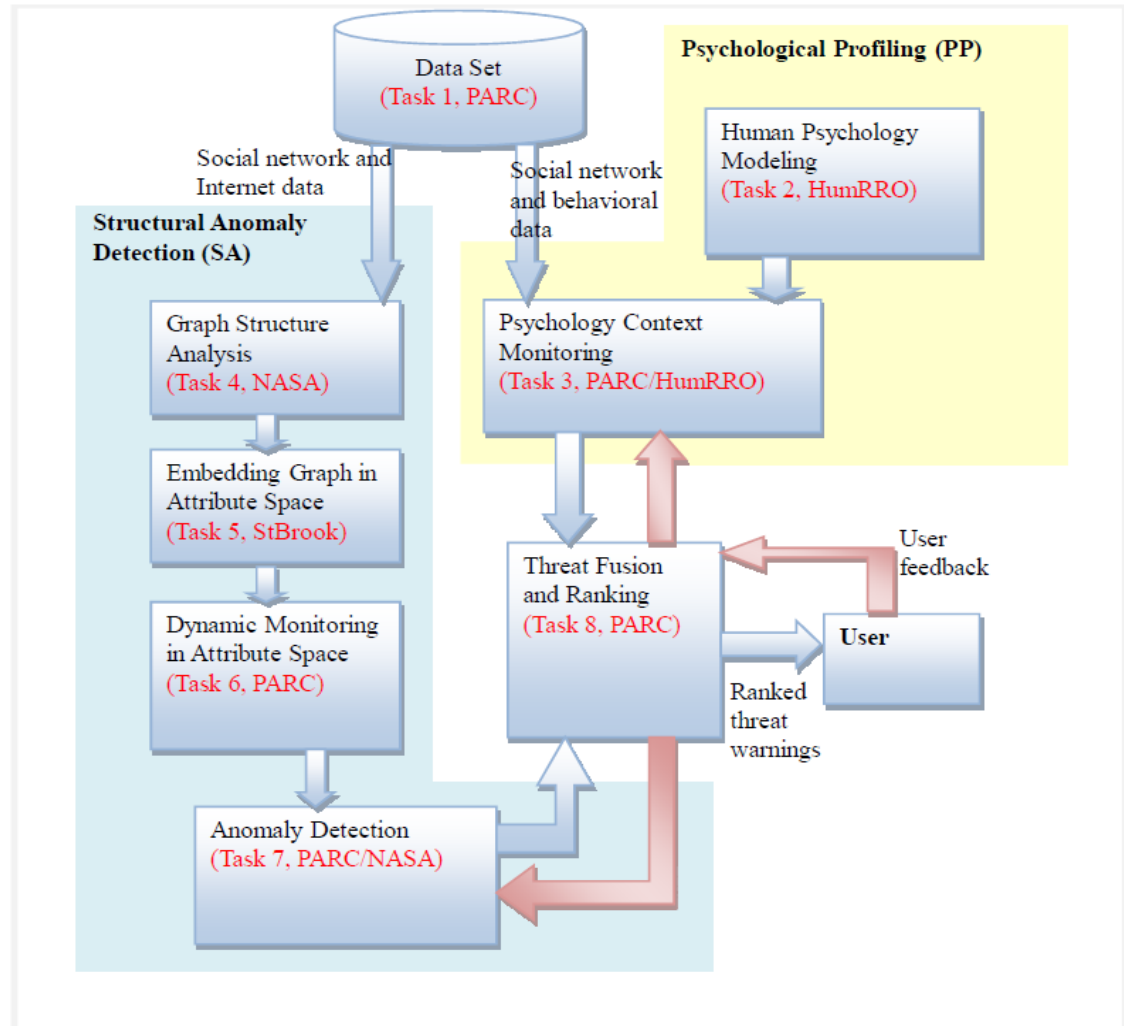

## PARC Laboratories

- System Sciences
- Interaction and Analytics
- Computing Sciences
- Electronic Materials
- Hardware Systems

- 250 Researchers
  - 80% PhDs
- Multidisciplinary
  - Physical science
  - Computer science
  - Social science
- Business Model
  - Commercial
  - Government
  - Xerox

# SCITE Related Expertise

---

- Multidisciplinary Integration & Management
- Machine Learning and Analytics
  - predictive models
  - anomaly detection
  - active learning
  - sequential-decision-making
- Knowledge Representation & Reasoning
- Visualization and UX Design
- Cognitive Psychology, Ethnography & Sociology

# ADAMS GLAD-PC

- PARC project:
  - Graph Learning and Anomaly Detection using Psychological Context (GLAD-PC)
  - **Idea:** combine *graph learning / structural anomaly detection* and *psychological modeling*