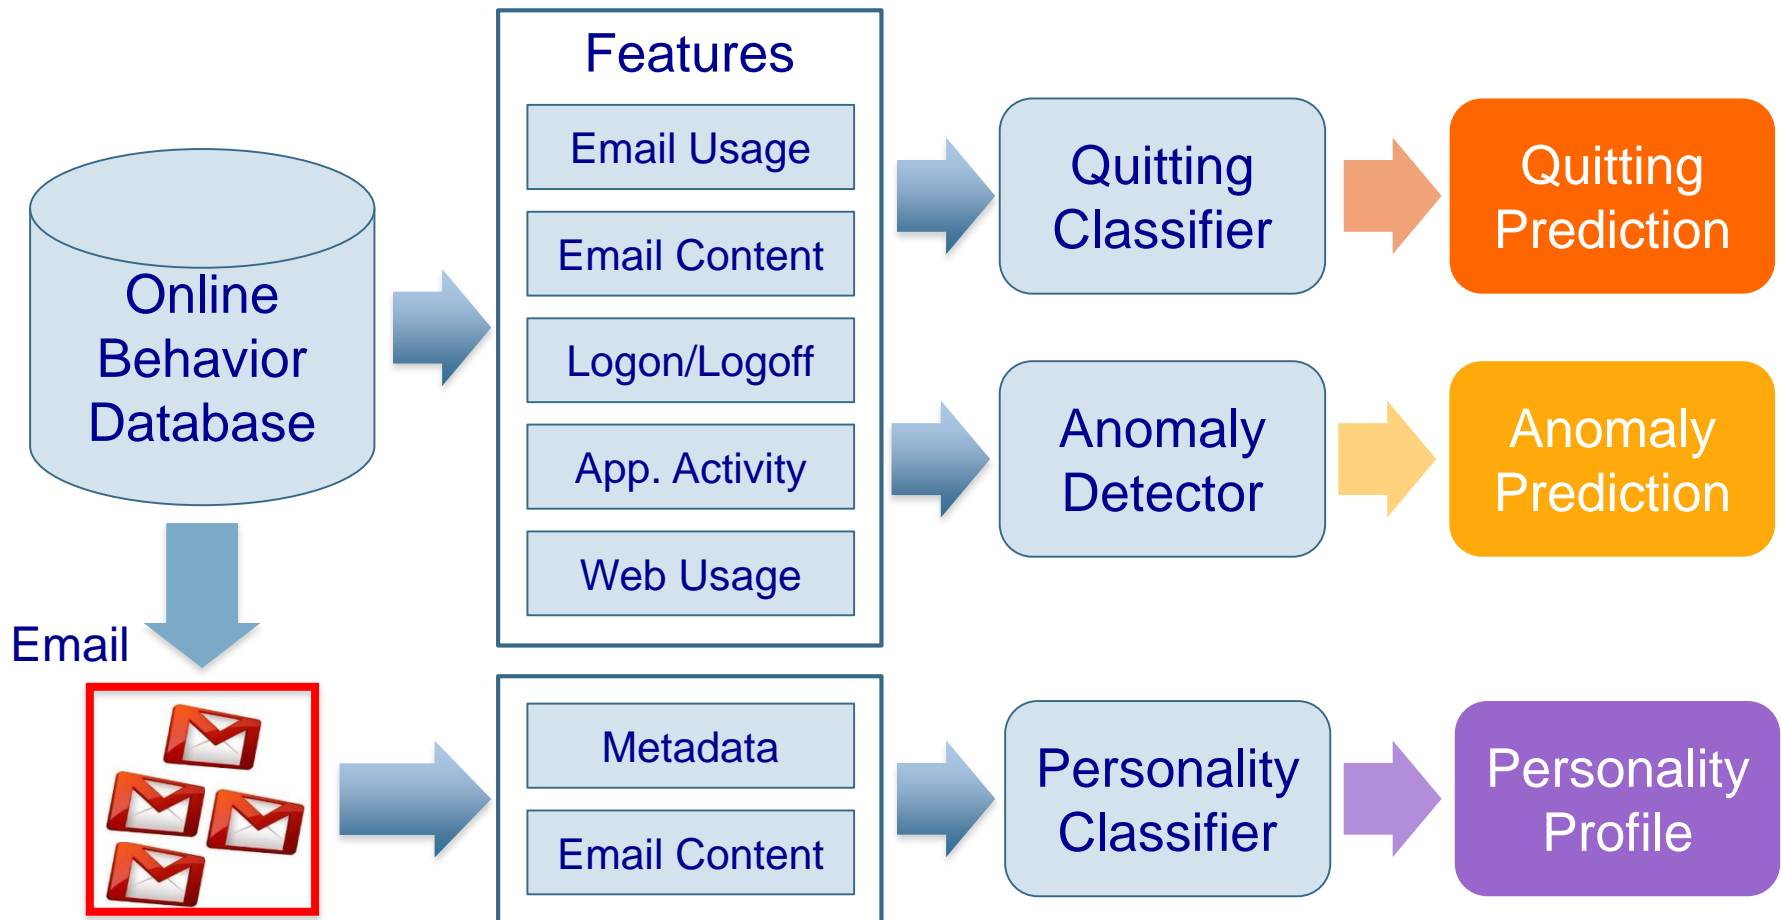

PARC Products for ADAMS