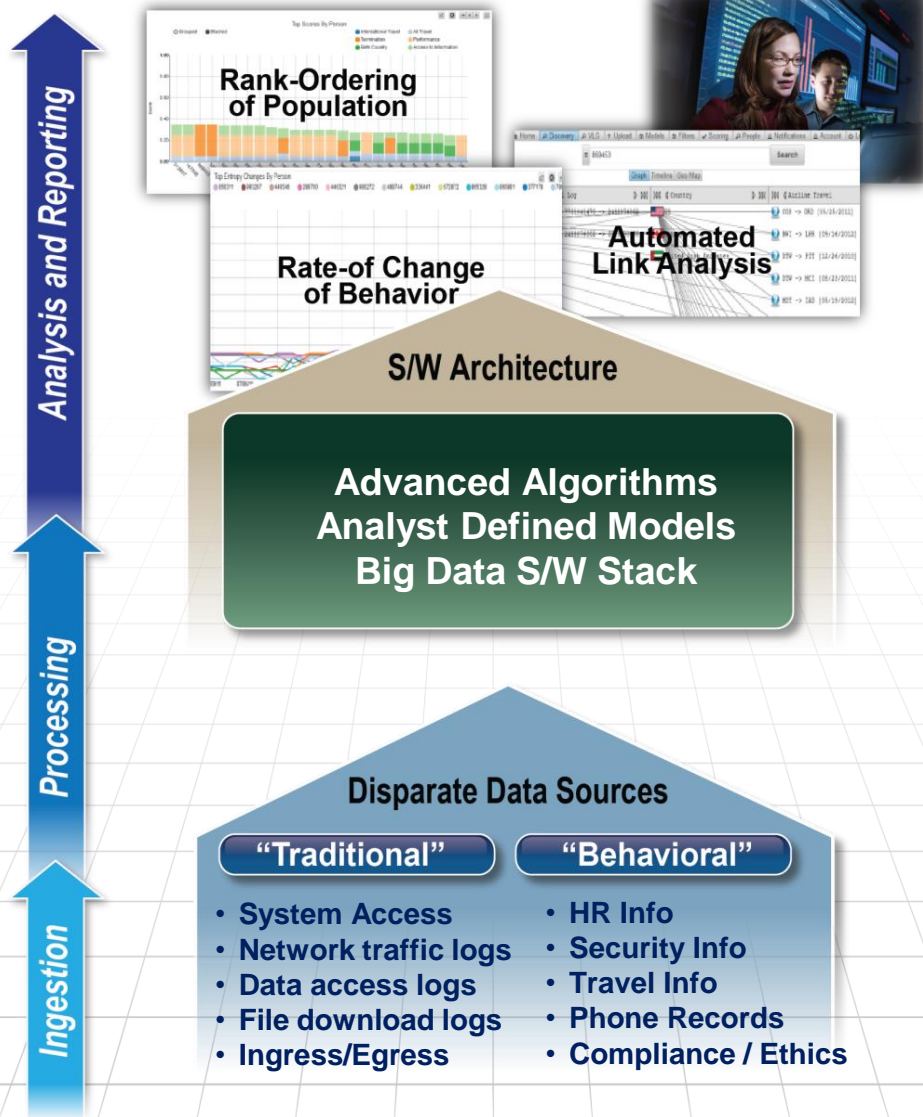

- Lockheed Martin
- Ollie Luba – Insider Threat Product Area Lead

LM Wisdom® Insider Threat Identification

- Lead generation showing individuals of most concern
- Evaluation of employee attributes, behaviors and actions:
 - Data fusion from large disparate enterprise systems
 - Counterintelligence analyst-defined models
- Drill-down for further investigation
- Discover new info through automated link analysis

Continuous Evaluation

- We are seeking teammates that have capabilities that can be integrated into the Wisdom ITI platform

Contact Information

- Ollie Luba
- Principal Systems Engineer
- Lockheed Martin
- Ollie.luba@lmco.com
- 610-531-5387
- <http://www.lockheedmartin.com/us/products/Im-wisdom/isgs-wisdom-insider-id-112013.html>