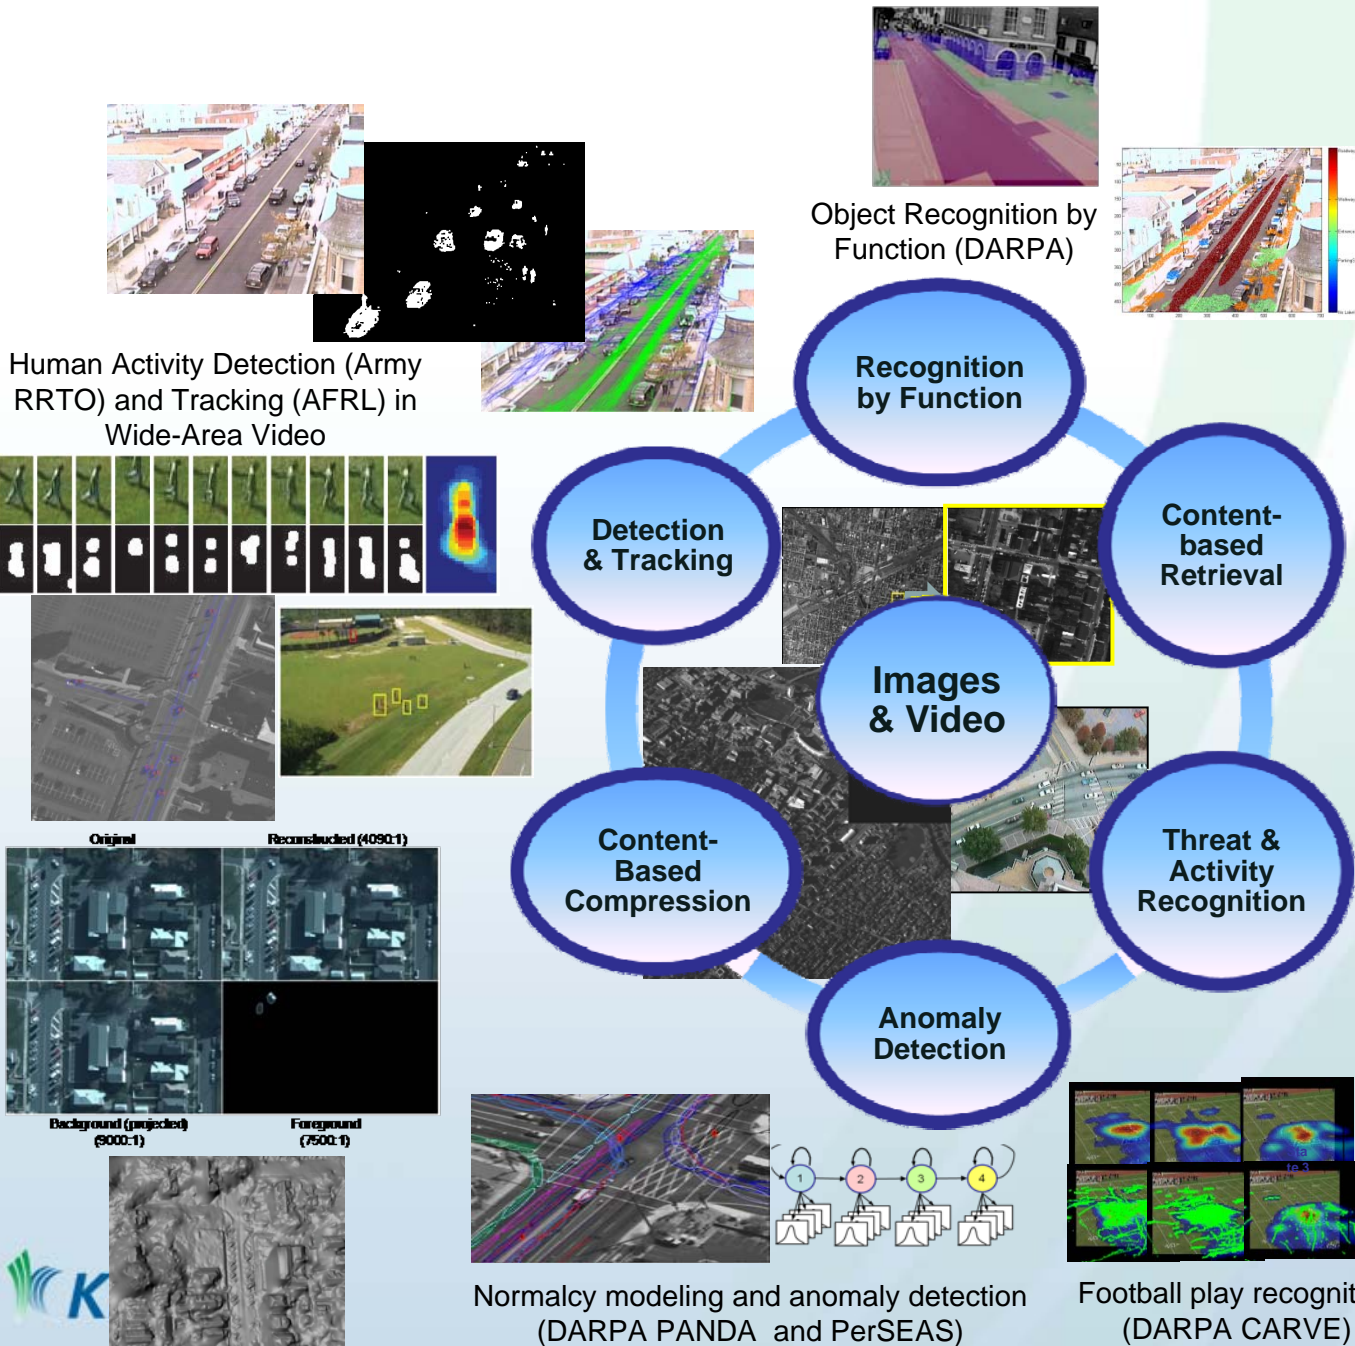

- Kitware, Inc.
- PI: Anthony Hoogs, PhD

- On Finder, we can contribute:
 - 3D reconstruction from video and images
 - 3D scene understanding
 - Using 3D geometry and scene understanding to match unknown images or video to overhead imagery databases
 - Geospatial visualization for user interaction using open source tools (vtk)

- 23+ team members
- 9 PhDs
- Founded in 2007
- 20+ contracts

Content-based Video Retrieval by Actions (DARPA VIRAT)

Wide-area video threat detection and nodal analysis (DARPA PerSEAS)

- Open to various teaming arrangements as prime or sub
- We have extensive component technologies, but not a complete solution
- Have current partnerships with 15+ universities on large vision research projects (ALADDIN, VIRAT, PerSEAS)